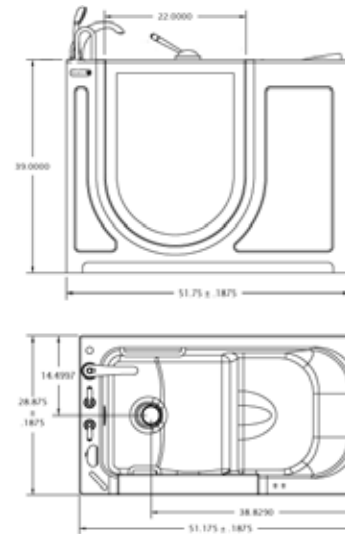

- 8 water jets; 4 stationary jets target your back and 4 directional jets target your lower legs and feet
- ADA compliant hot/cold handles
- ADA compliant contour seat
- One-Touch ON/OFF controls
- 2 grab bars located on the back wall, front corner
- Slip-resistant bottom
- Pitched foot rest
- Industry leading fast fill valve
- Integrated heater
- Industry-leading quiet water pump
- Mold and mildew resistant
- 22" door opening
- 7" threshold
- 2" center drain
- 55-60 gallon capacity
- Outward swinging door
- 52" x 29" x 39"

RE•BATH®

Select
WALK IN TUBS