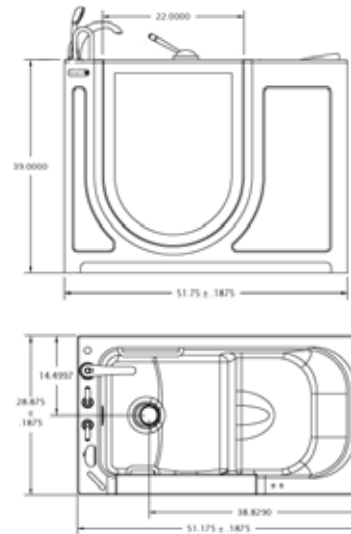

- 26 combined air and water jets
- ADA compliant hot/cold handles
- ADA compliant contour seat
- One-Touch ON/OFF controls
- 2 grab bars located on the back wall, front corner
- Slip-resistant bottom
- Pitched foot rest with jetted air massage
- Industry leading fast fill valve
- Integrated heater
- Industry-leading quiet water pump
- Mold and mildew resistant
- 22" door opening
- 7" threshold
- 2" center drain
- 55-60 gallon capacity
- Outward swinging door
- 52" x 29" x 39"