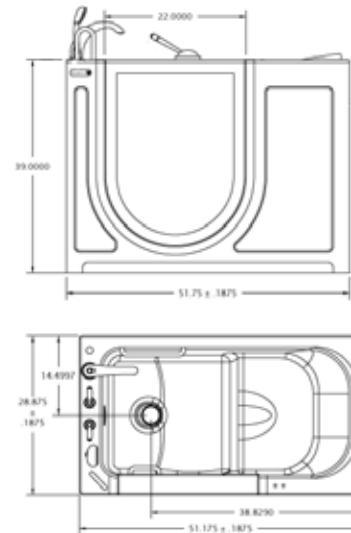

- 18 air jets
- ADA compliant hot/cold handles
- ADA compliant contour seat
- One-Touch ON/OFF controls
- 2 grab bars located on the back wall, front corner
- Slip-resistant bottom
- Pitched foot rest with jetted air massage
- Industry leading fast fill valve
- Integrated heater
- Industry-leading quiet water pump
- Mold and mildew resistant
- 22" door opening
- 7" threshold
- 2" center drain
- 55-60 gallon capacity
- Outward swinging door
- 52" x 29" x 39"

RE•BATH®

Select

WALK IN TUBS