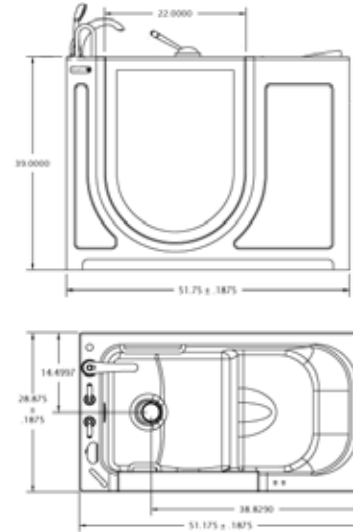

- ADA compliant hot/cold handles
- ADA compliant contour seat
- 2 grab bars located on the back wall, front corner
- Slip-resistant bottom
- Pitched foot rest
- Industry-leading quiet water pump
- Mold and mildew resistant
- 22" door opening
- 7" threshold
- 2" center drain
- 55-60 gallon capacity
- Outward swinging door
- 52" x 29" x 39"